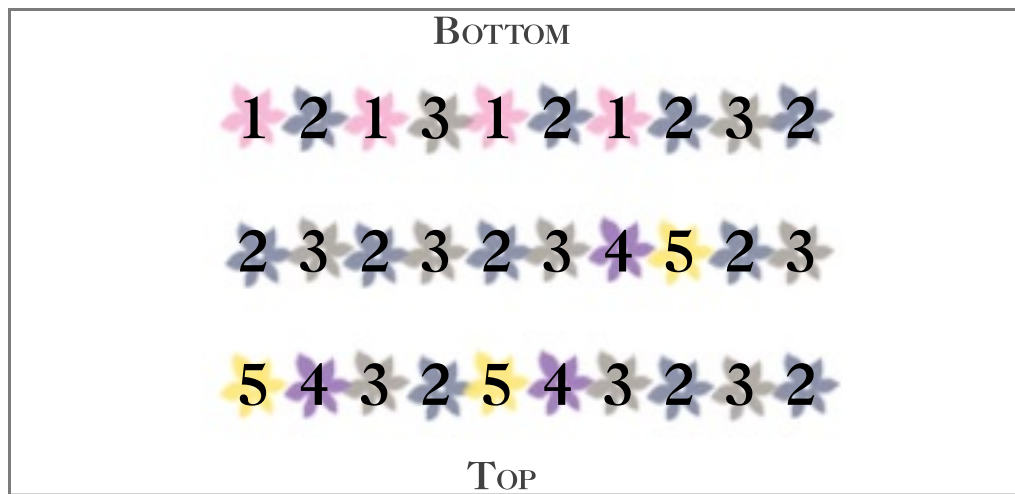

# Bloom Master Plantagram

14" or 12" basket

*"Booth Bay"*

*An 11 year old girl gives some scale to this massive basket. It is over three feet across and four feet long. This basket makes a statement.*

Top: Two pink wave, two veined wave, two silver wave, and two million bells (yellow)

**Key:**

- |                |                           |
|----------------|---------------------------|
| 1. Pink wave   | 4. Purple wave            |
| 2. Veined wave | 5. Million Bells (yellow) |
| 3. Silver wave |                           |